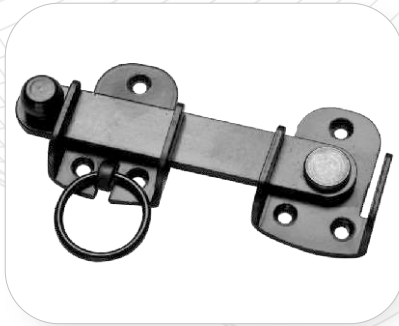

ARA MANDAL WSK009
Folding Shutter Central Locking Latch