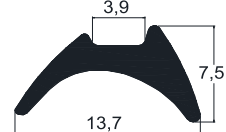

SRY06 CAM FITİLİ
Glass Gasket