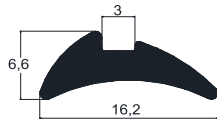

AYKİM04 CAM FITİLİ
Glass Gasket