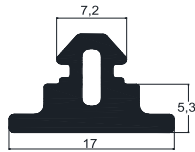

HM01 CEPHE FITİLİ
Aluminium Face Gasket