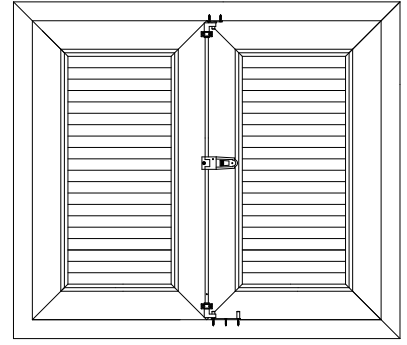

**KİLİTLİ MENTEŞE WSK003**  
Shutter Frame Fit Lockable Hinges

**DUVARA MONTAJ MENTEŞE WSK004**  
Shutter Wall Fit Hinges

**ARA MENTEŞE WSK005**  
Folding Shutter Central Hinge

**KİLİTLEME MEKANİZMASI WSK006**  
Shutter Locking Mechanism